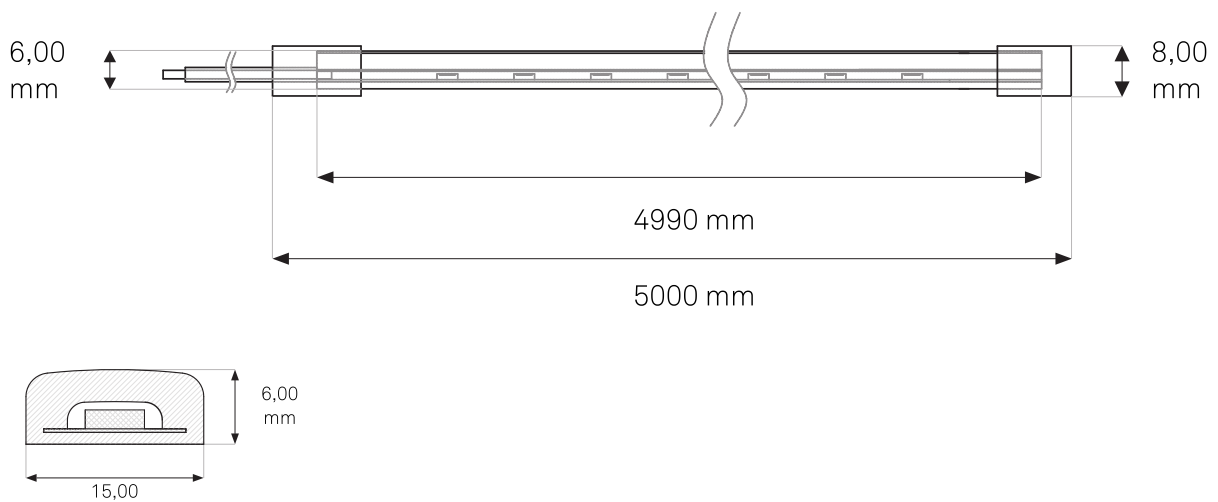

PRODUCT SPECIFICATION

IP Rating	IP65
IK Rating	IK04
Fixture Connectors	1.5m attached feed cable included
Warranty	3 years standard
Weight	0.5 kg per reel of 5 m
Dimensions	W 15 x H 6 x L 5000 mm

PRODUCT TYPE

Colour	Voltage	LED QTY/M	Wattage	Lumen/M	Lumen Efficiency	Wavelength	Pitch (mm)
RGBW=3000K	24 V	60	14.4 W/M	748	52 Lm/W	R625 G525 B465	16.67

DIMENSIONS

AVAILABLE

- Power supplies
- Cables
- Connectors