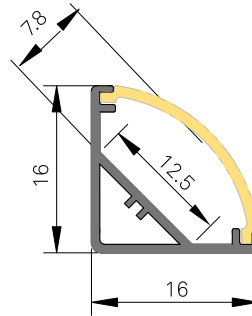

LFT-C12FL (LA-LP13)