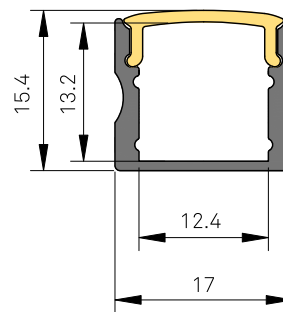

INSTALLATION ACCESSORIES

LFT-C12TH

Standard accessories