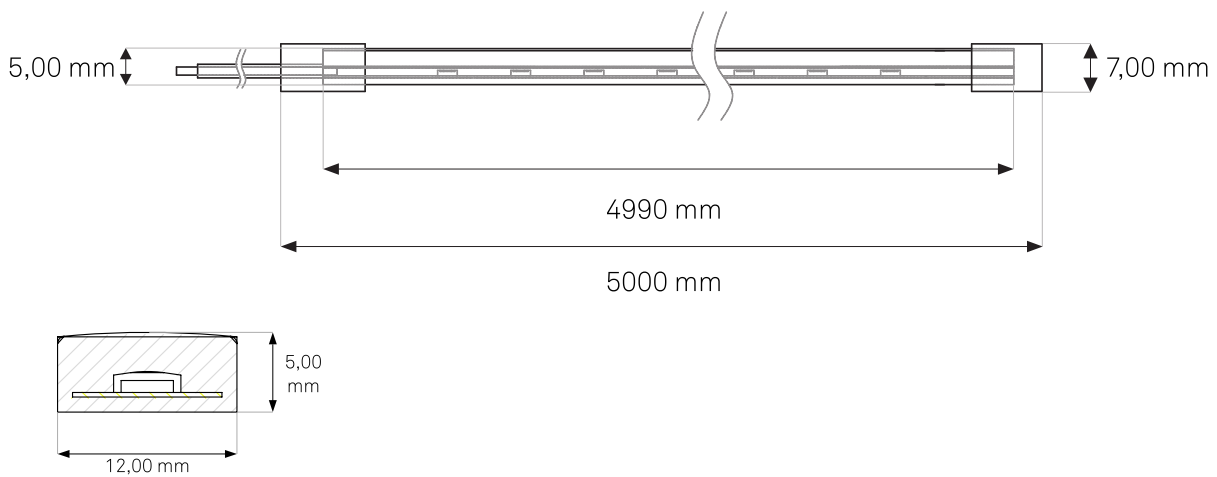

SPECIFICATION

Colour	2700 K, 3000 K, 4000 K, 5000 K, 6500 K (can custom)
Spool length	5 meter
Beam Angle	120°
Max Fixture Runs	5 meter, 1 spool maximum
Dimming Protocol	DMX/RDM (0-100%), 0-10V (10-100%), or DALI (0-100%) via iFlexpower Driver Series
Operating Voltage	24 VDC
Lumen Maintenance	L70 @ 50,000 hours (25° C)
Mounting	3M VHB adhesive backing included, optional aluminium profile
Housing	Silicone
Operating Temperature	-30° C to 45° C

All rights reserved. iFLEXTUBE is a registered trademark of LuxBalance Lighting Limited in various countries. Due to continuous improvement and innovation, specifications may change without notice.

IP Rating	IP65
IK Rating	IK04
Fixture Connectors	Terminal wires
Warranty	3 years standard, 5 years optional
Weight	0.5 kg per reel of 5 m
Dimensions	W 12 x H 5 x L 5000 mm

2700 K	24 V	48	8 W/M	830	103.8 Lm/W	85	20.83
2400 K	24 V	48	8 W/M	730	91.3 Lm/W	85	20.83
1800 K	24V	48	8 W/M	630	78.8 Lm/W	85	20.83

DIMENSIONS

AVAILABLE

-  Power supplies
-  Cables
-  Connectors
-  Profile