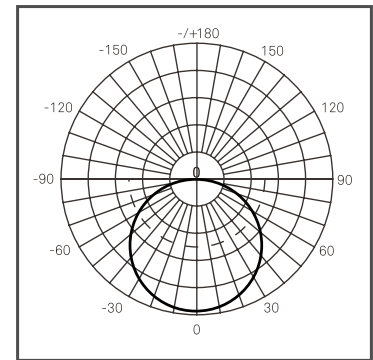

Wire

Photometric

iFLEXTUBE CLEARFILM RGBW

The iFLEXTUBE CLEARFILM RGBW is a unique product that has all colours in one LED package, compared to alternate chips of different colour. In combination with 16.67 mm pitch between each SMD, the iFLEXTUBE CLEARFILM RGBW is a tape that has an increased lumen output, with the ability to colorize the lit space, creating a unique atmosphere.