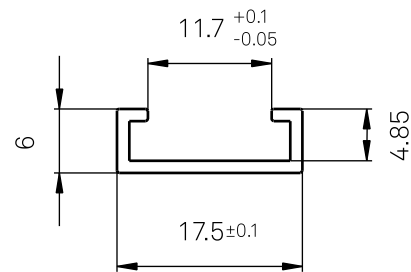

Standard accessories