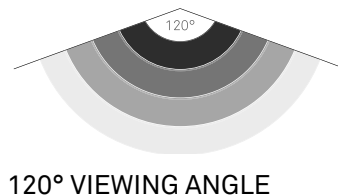

All rights reserved. iFLEXTUBE is a registered trademark of LuxBalance Lighting Limited in various countries. Due to continuous improvement and innovation, specifications may change without notice.