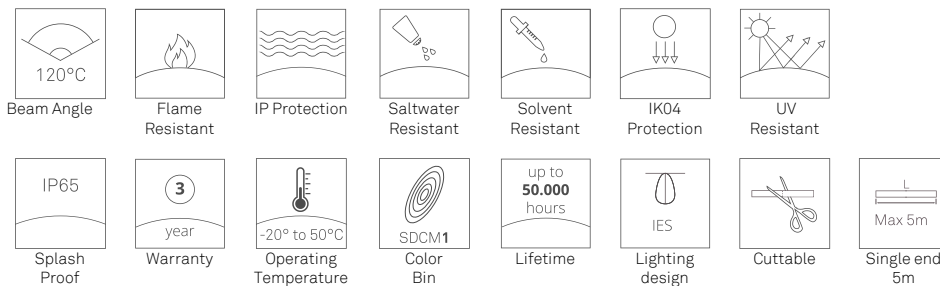

Glue

Wire

Photometric

iFLEXTUBE CLEARFILM RGBW

The iFLEXTUBE CLEARFILM RGBW is a unique product that has all colours in one LED package, compared to alternate chips of different colour. In combination with 16.67 mm pitch between each SMD, the iFLEXTUBE CLEARFILM RGBW is a tape that has an increased lumen output, with the ability to colorize the lit space, creating a unique atmosphere.

PRODUCT FEATURES

SPECIFICATION

Colour	SMD 5050 4-in-1 RGBW LEDs
Spool length	5 meter
Beam Angle	120°
Max Fixture Runs	5 meter, 1 spool maximum
Dimming Protocol	DMX/RDM (0-100%), 0-10V (10-100%), or DALI (0-100%) via iFlexpower Driver Series
Operating Voltage	24 VDC
Lumen Maintenance	L70 @ 50,000 hours (25° C)
Mounting	3M VHB adhesive backing included, optional aluminium profile
Housing	Silicone
Operating Temperature	-20° C to 50° C